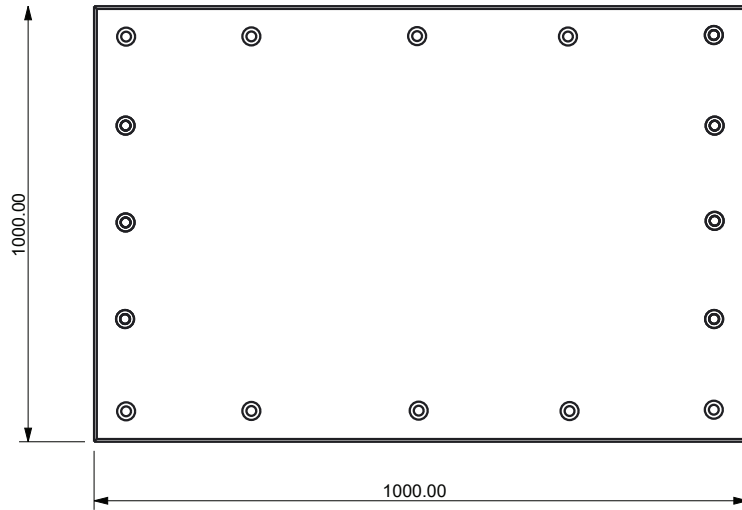

PlasProtek™ TP30 Surface Fix Trailer Leg Plate

PRODUCT INFORMATION

TP30 Specification

Size	1000 x 1000mm
Material	16mm Plastic
Holes	Counter sunk

Features:

- ▶ Engineering Grade Nylon Plastic
- ▶ High Impact Resistance
- ▶ Non Corroding
- ▶ High Visibility