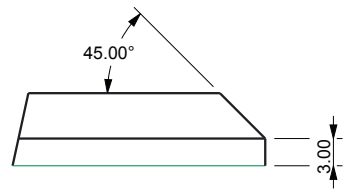

### TP20 Specification

Size	1000 x 1000mm
Material	12mm Mild Steel
Holes	Counter sunk

DETAIL A  
SCALE 2.000