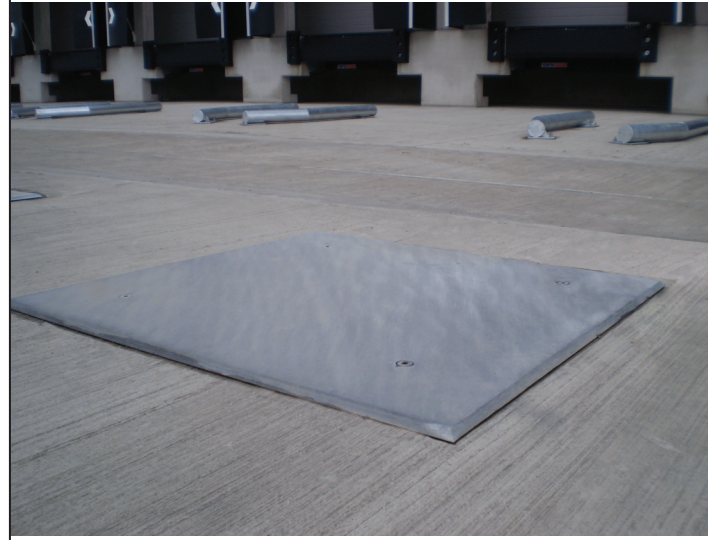

### TP20 Specification

Size	1000 x 1000mm
Material	12mm Mild Steel
Holes	Counter sunk

DETAIL A  
SCALE 2.000