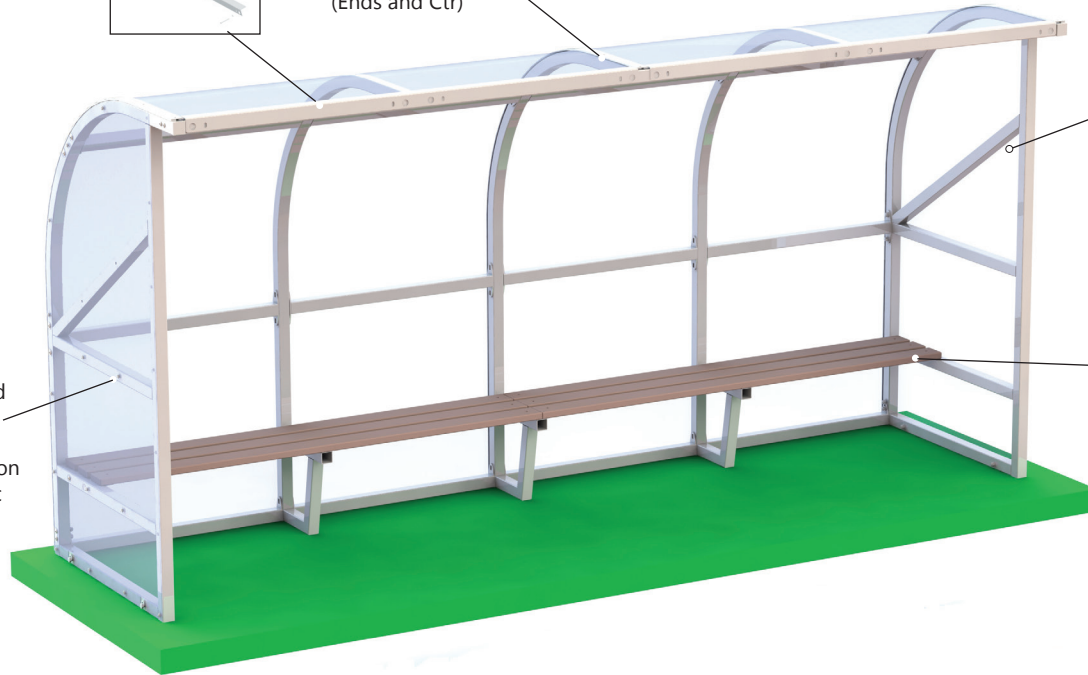

Purlin trims for additional cladding protection

Full length glazing bars (Ends and Ctr)

Threaded inserts for easy installation of plastic

5mm Polycarbonating Glazing

Recycled Plastic Bench

Features:

- ▶ Robust steel frame
- ▶ 5mm Petg UV Glazing
- ▶ Welded end frames
- ▶ Threaded inserts for easy installation ends only
- ▶ Hot Dip Galvanised to BS EN ISO 1461
- ▶ Integral Recycled Plastic Seating