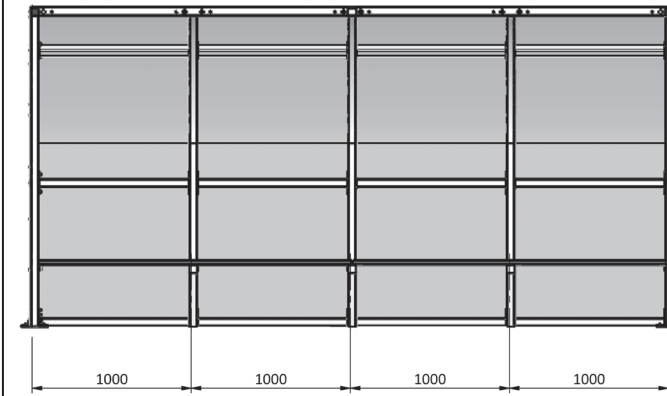

Purlin trims for additional cladding protection

Full length glazing bars (Ends and Ctr)

Threaded inserts for easy installation of plastic

5mm Polycarbonating Glazing

Recycled Plastic Bench

Features:

- ▶ Robust steel frame
- ▶ 5mm Petg UV Glazing
- ▶ Welded end frames
- ▶ Threaded inserts for easy installation ends only
- ▶ Hot Dip Galvanised to BS EN ISO 1461
- ▶ Integral Recycled Plastic Seating