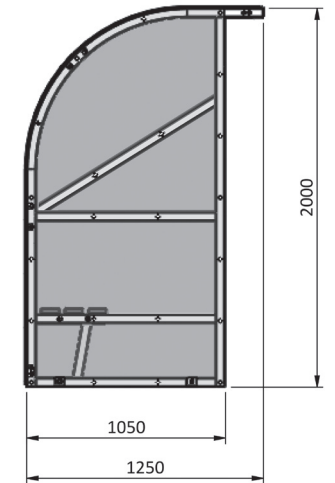

Purlin trims for additional cladding protection

Full length glazing bars (Ends and Ctr)

Threaded inserts for easy installation of plastic

5mm Polycarbonating Glazing

Recycled Plastic Bench

Features:

- ▶ Robust steel frame
- ▶ 5mm Petg UV Glazing
- ▶ Welded end frames
- ▶ Threaded inserts for easy installation ends only
- ▶ Hot Dip Galvanised to BS EN ISO 1461
- ▶ Integral Recycled Plastic Seating