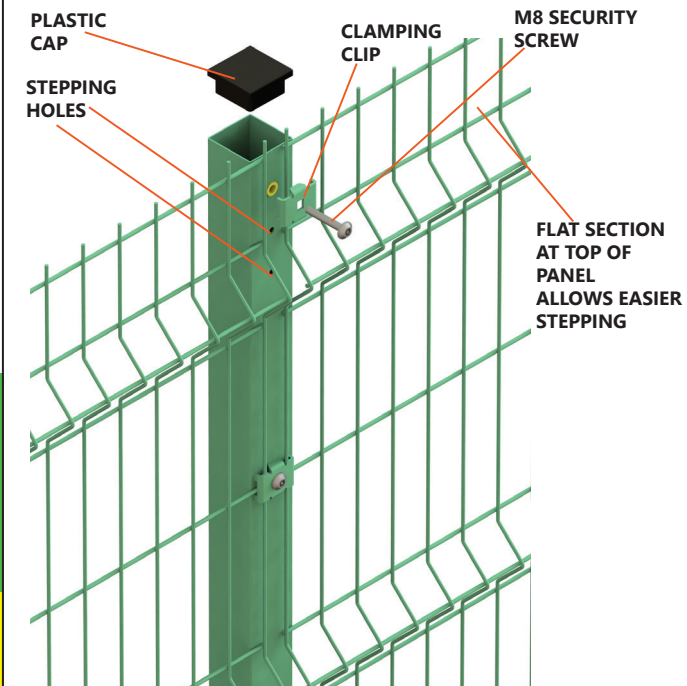

PANEL

Heights	3000mm
Wire Diameter	4mm verticals & 5mm horizontals (nominal)
Aperture Size	195 x 50mm
Panel Width	2805mm

POSTS

Post Size	60 x 60 SHS
Post Centres	2830mm

Features:

- ▶ Compliant to BS 1722 Pt. 14
- ▶ Available from stock
- ▶ M8 Security fixings
- ▶ Top flat section of panel allows easier stepping of mesh
- ▶ Standard colours GREEN RAL 6005 + BLACK RAL 9005 available from stock
- ▶ Other colours available to order