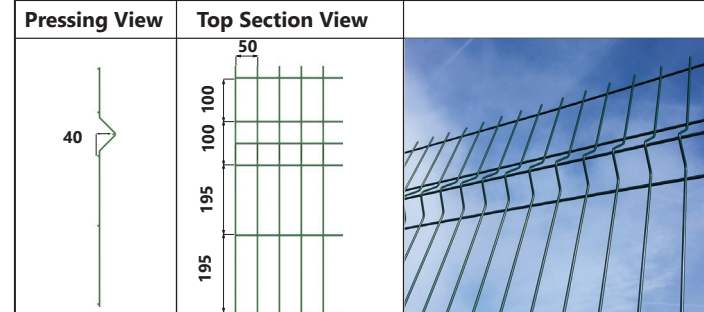

PANEL

Heights	3000mm
Wire Diameter	4mm verticals & 5mm horizontals (nominal)
Aperture Size	195 x 50mm
Panel Width	2805mm

POSTS

Post Size	60 x 60 SHS
Post Centres	2830mm

Features:

- ▶ Compliant to BS 1722 Pt. 14
- ▶ Available from stock
- ▶ M8 Security fixings
- ▶ Top flat section of panel allows easier stepping of mesh
- ▶ Standard colours GREEN RAL 6005 + BLACK RAL 9005 available from stock
- ▶ Other colours available to order