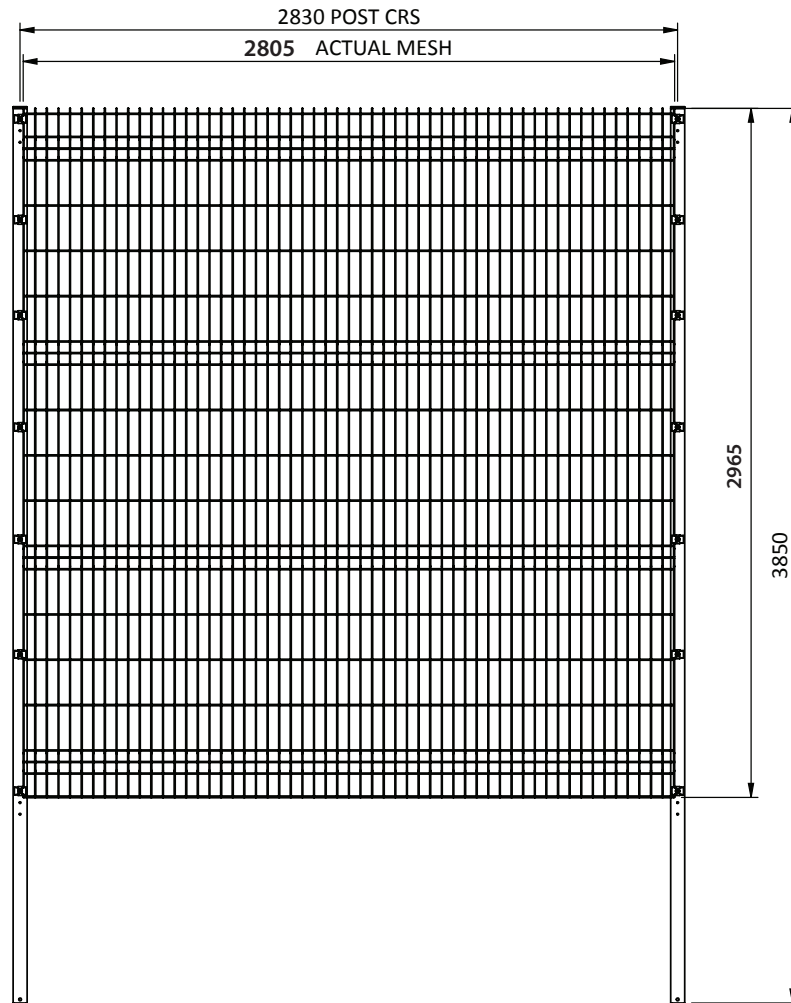

PANEL

Heights	3000mm
Wire Diameter	4mm verticals & 5mm horizontals (nominal)
Aperture Size	195 x 50mm
Panel Width	2805mm

POSTS

Post Size	60 x 60 SHS
Post Centres	2830mm

Features:

- ▶ Compliant to BS 1722 Pt. 14
- ▶ Available from stock
- ▶ M8 Security fixings
- ▶ Top flat section of panel allows easier stepping of mesh
- ▶ Standard colours GREEN RAL 6005 + BLACK RAL 9005 available from stock
- ▶ Other colours available to order