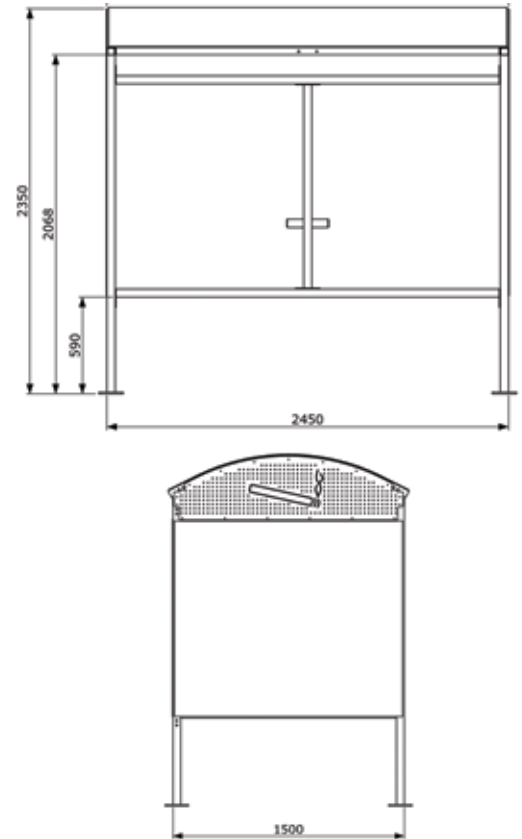

Trentham

Smoking/Waiting Shelter

PRODUCT INFORMATION

Trentham Specification

Capacity	5 - 6 People
Dimensions	2450L x 1500W x 2350H

Features:

- ▶ Fire rated PETg UV cladding.
- ▶ Compliant with UK Smoking Legislation
- ▶ From Stock
- ▶ Standard smoking symbol
- ▶ Stainless steel ashtray