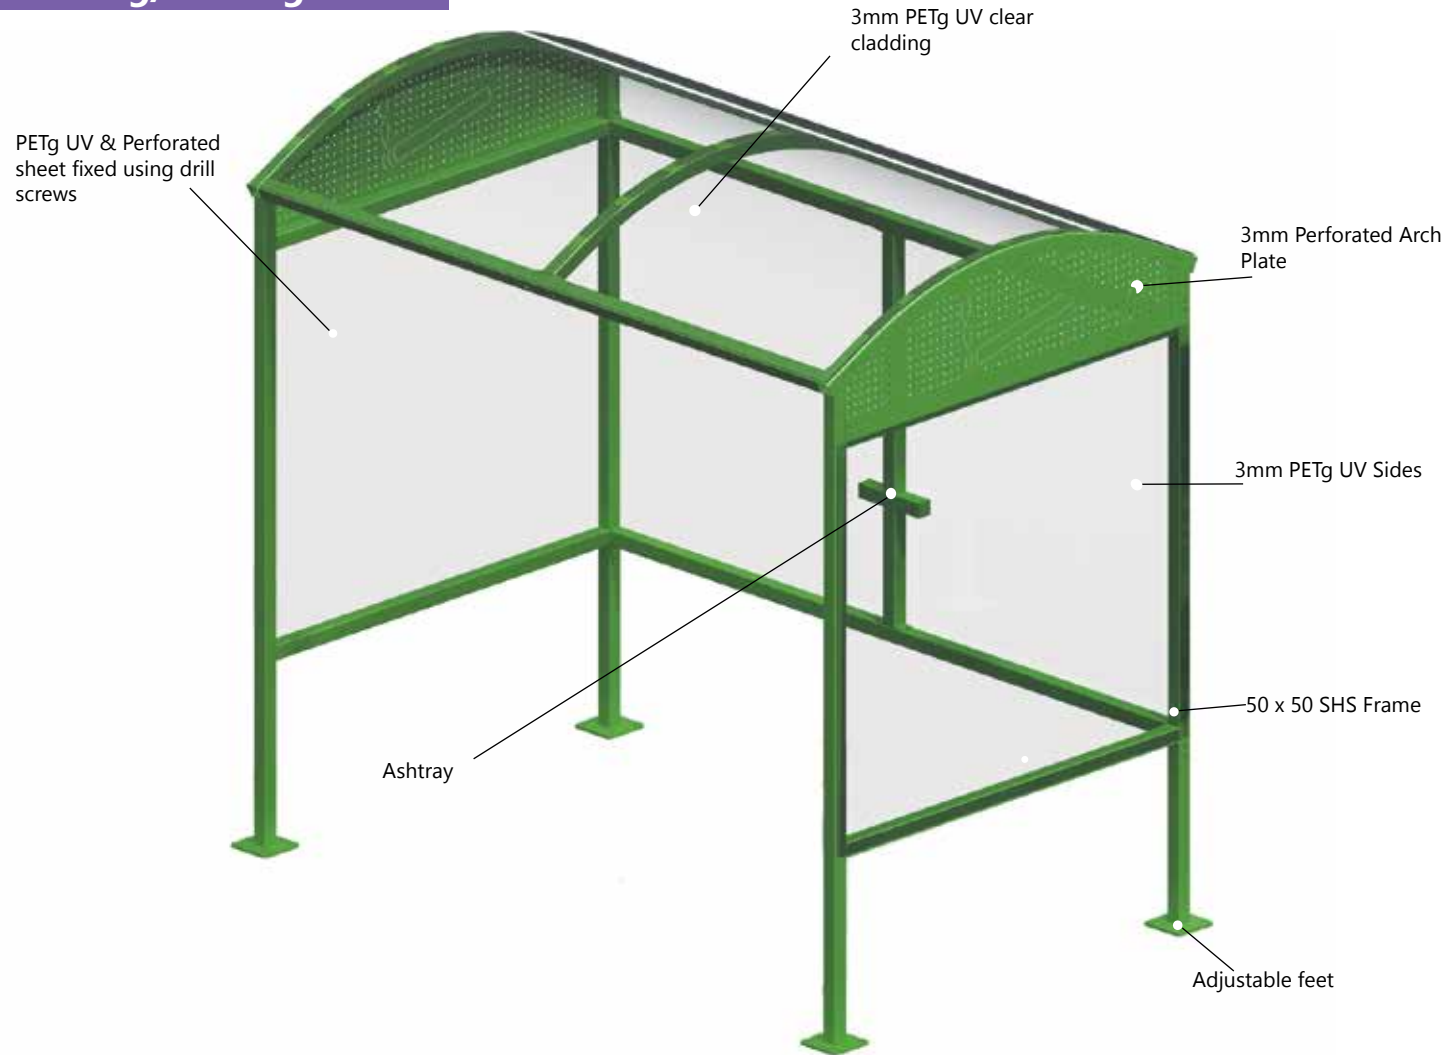

Trentham

Smoking/Waiting Shelter

PRODUCT INFORMATION

Trentham Specification

Capacity	5 - 6 People
Dimensions	2450L x 1500W x 2350H

Features:

- ▶ Fire rated PETg UV cladding.
- ▶ Compliant with UK Smoking Legislation
- ▶ From Stock
- ▶ Standard smoking symbol
- ▶ Stainless steel ashtray

Options:

- ▶ Polyester Powder Coating
- ▶ Range of accompanying ashtrays & benches
- ▶ Customised logo insertion

TEL: 01782 339320
 FAX: 01782 339323
shelters@iae.co.uk
www.iae.co.uk