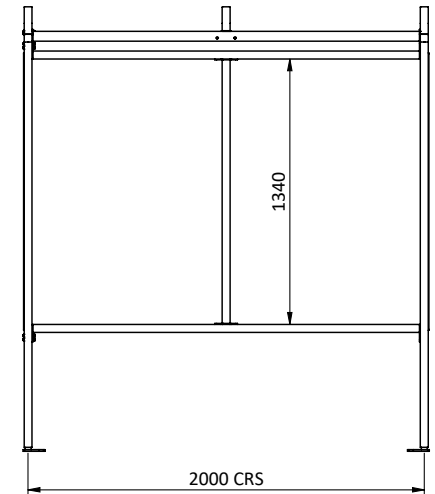

### Lightwood Specification

Capacity	3 - 4 People
Dimensions	2000L x 930W x 2244H