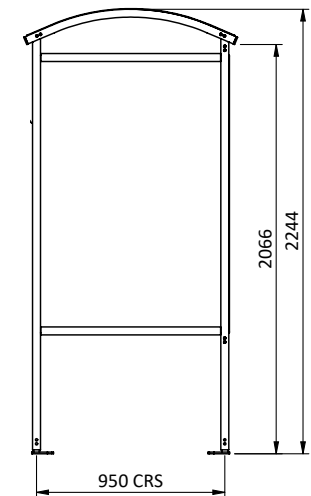

### Lightwood Specification

Capacity	3 - 4 People
Dimensions	2000L x 930W x 2244H