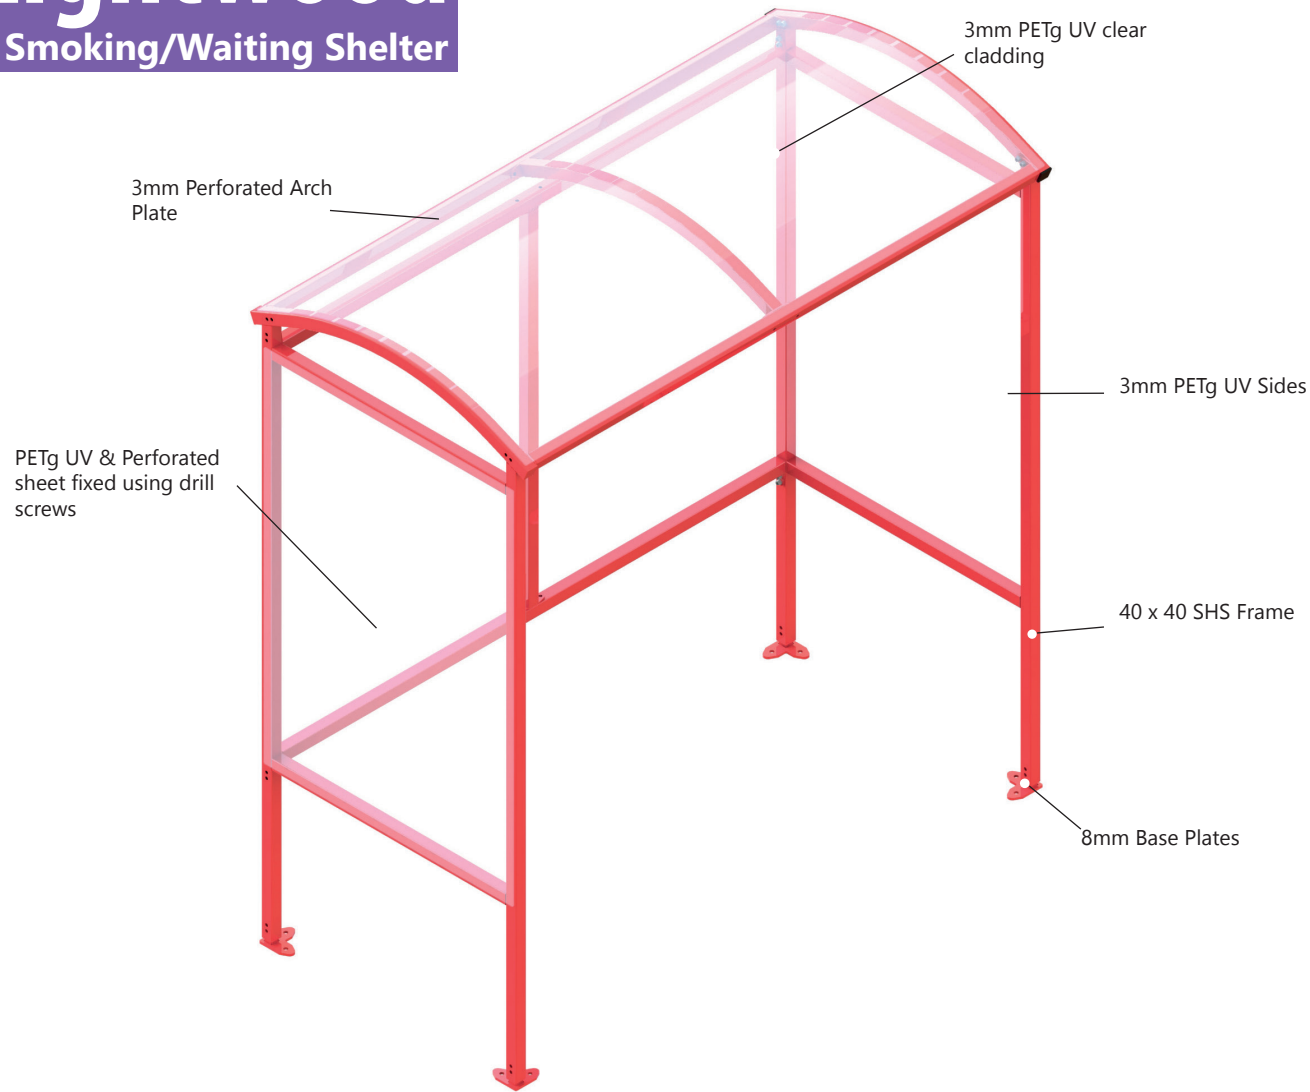

# Lightwood

## Smoking/Waiting Shelter

### Lightwood Specification

Capacity	3 - 4 People
Dimensions	2000L x 930W x 2244H