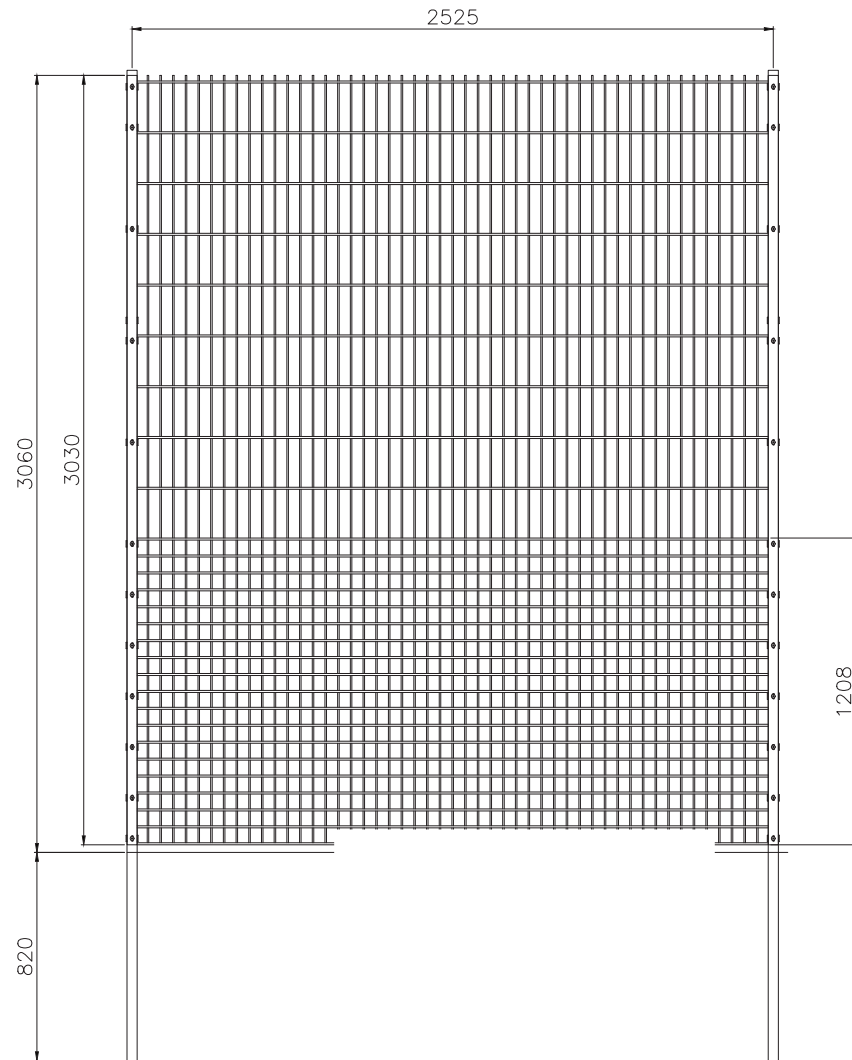

Duex® Sports 868 Rebound

PRODUCT INFORMATION

Features:

- ▶ Compliant to BS 1722 Pt. 14
- ▶ Available from stock
- ▶ Perfectly designed for ball rebound
- ▶ M8 Security fixings
- ▶ Full rebound configuration available
- ▶ Noise reducing washers(optional)

Suitable for:

- ▶ All Sports Pitch Environments

TEL: 01782 339320
FAX: 01782 339323
fencing@iae.co.uk
www.iae.co.uk

Duex® Sports 868 Rebound Specification

PANELS

Heights (Duex®)	3030*, 4070, 4470*, 5070mm
Wire Diameter	6mm verticals & twin 8mm horizontals
Aperture Size	50 x 66mm / 200 x 50mm
Panel Width	2506mm

*Indicates heights held in stock

POSTS

Fence Height	Post Size
3030mm	80 x 40 RHS
4070mm*	100 x 50 RHS
4470mm*	100 x 50 RHS
5070mm*	120 x 60 RHS

* Indicates double lift system