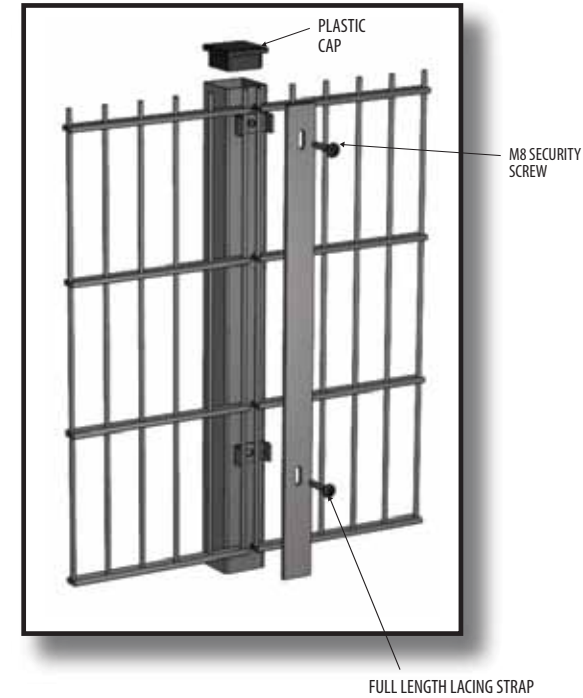

FIXING AND POST DETAIL

Technical Specification

HEIGHT	STOCK POST HEIGHTS	No. of FIXINGS (Stock posts)	SINGLE/DOUBLE LIFT	POST SIZE	POST CENTRES
1030-2430	2030 & 2430	9 & 10	SINGLE	60 X 60 SHS	2520
3030-3670	3030	12	SINGLE	80 X 40 SHS	2520
4070-4470	4070 & 4470	16 & 17	DOUBLE	100 X 50 SHS	2520
5070-6100	5070	18	DOUBLE	120 X 60 SHS	2520

FEATURES

- Available from Stock
- Security Fixings
- Full Length Lacing Strap
- Rigid Double Wire Design perfect for sports
- Suitable for many other applications
- Polyester Powder Coated to a choice of colours
- Noise reduction rubber washer option available