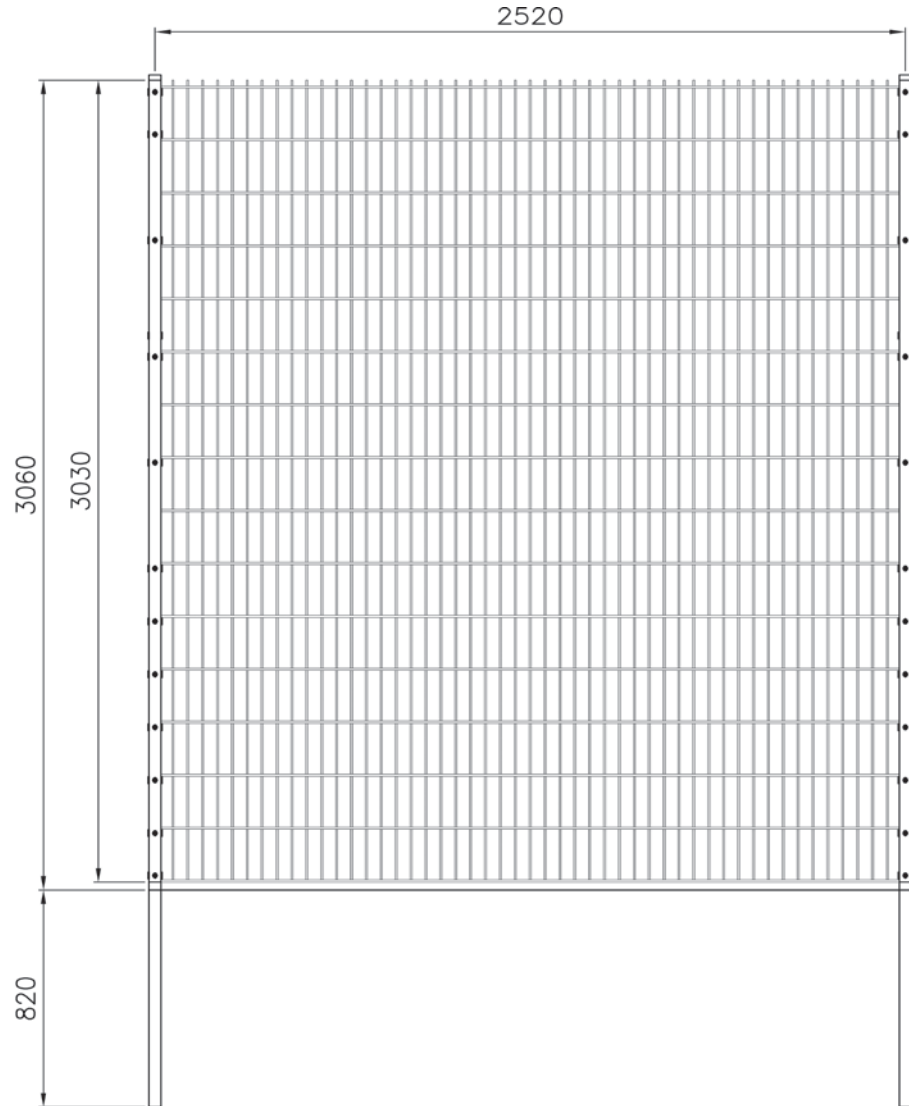

FIXING AND POST DETAIL

Technical Specification

HEIGHT	STOCK POST HEIGHTS	No. of FIXINGS (Stock posts)	SINGLE/DOUBLE LIFT	POST SIZE	POST CENTRES
1030-2430	2030 & 2430	9 & 10	SINGLE	60 X 60 SHS	2520
3030-3670	3030	12	SINGLE	80 X 40 SHS	2520
4070-4470	4070 & 4470	16 & 17	DOUBLE	100 X 50 SHS	2520
5070-6100	5070	18	DOUBLE	120 X 60 SHS	2520