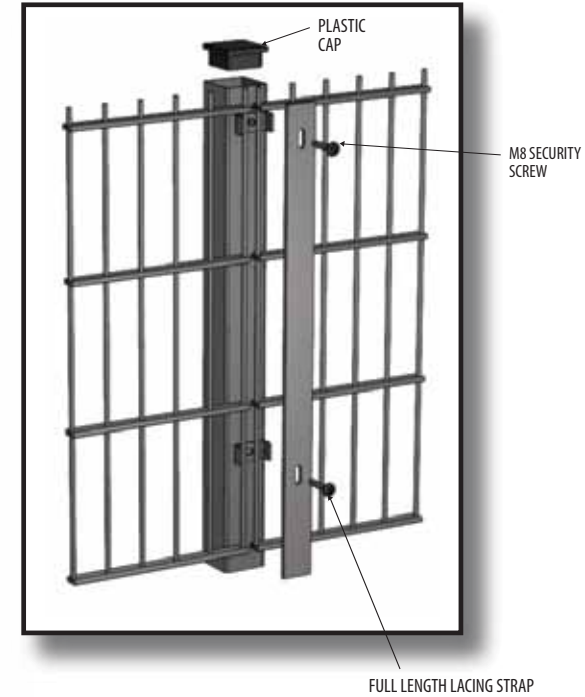

FIXING AND POST DETAIL

Technical Specification

HEIGHT	STOCK POST HEIGHTS	No. of FIXINGS (Stock posts)	SINGLE/DOUBLE LIFT	POST SIZE	POST CENTRES
1030-2430	2030 & 2430	9 & 10	SINGLE	60 X 60 SHS	2520
3030-3670	3030	12	SINGLE	80 X 40 SHS	2520
4070-4470	4070 & 4470	16 & 17	DOUBLE	100 X 50 SHS	2520
5070-6100	5070	18	DOUBLE	120 X 60 SHS	2520

FEATURES

- Available from Stock
- Security Fixings
- Full Length Lacing Strap
- Rigid Double Wire Design perfect for sports
- Suitable for many other applications
- Polyester Powder Coated to a choice of colours
- Noise reduction rubber washer option available