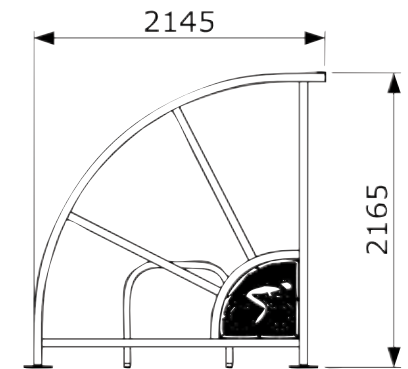

## Circo 5M Specification SINGLE UNIT

Capacity	8 Cycles(Using double sided hoops BREEAM)
Dimensions	5060L x 2140W x 2100H