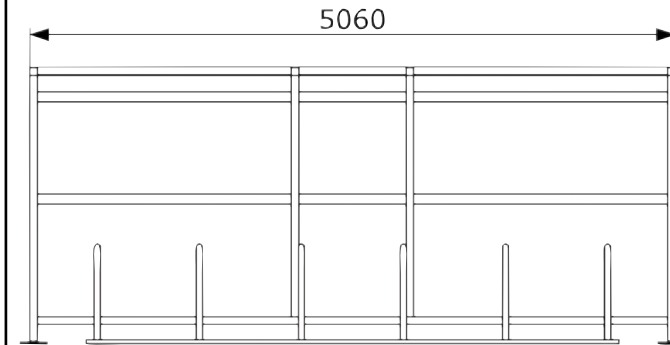

## Circo 5M Specification SINGLE UNIT

Capacity	8 Cycles(Using double sided hoops BREEAM)
Dimensions	5060L x 2140W x 2100H