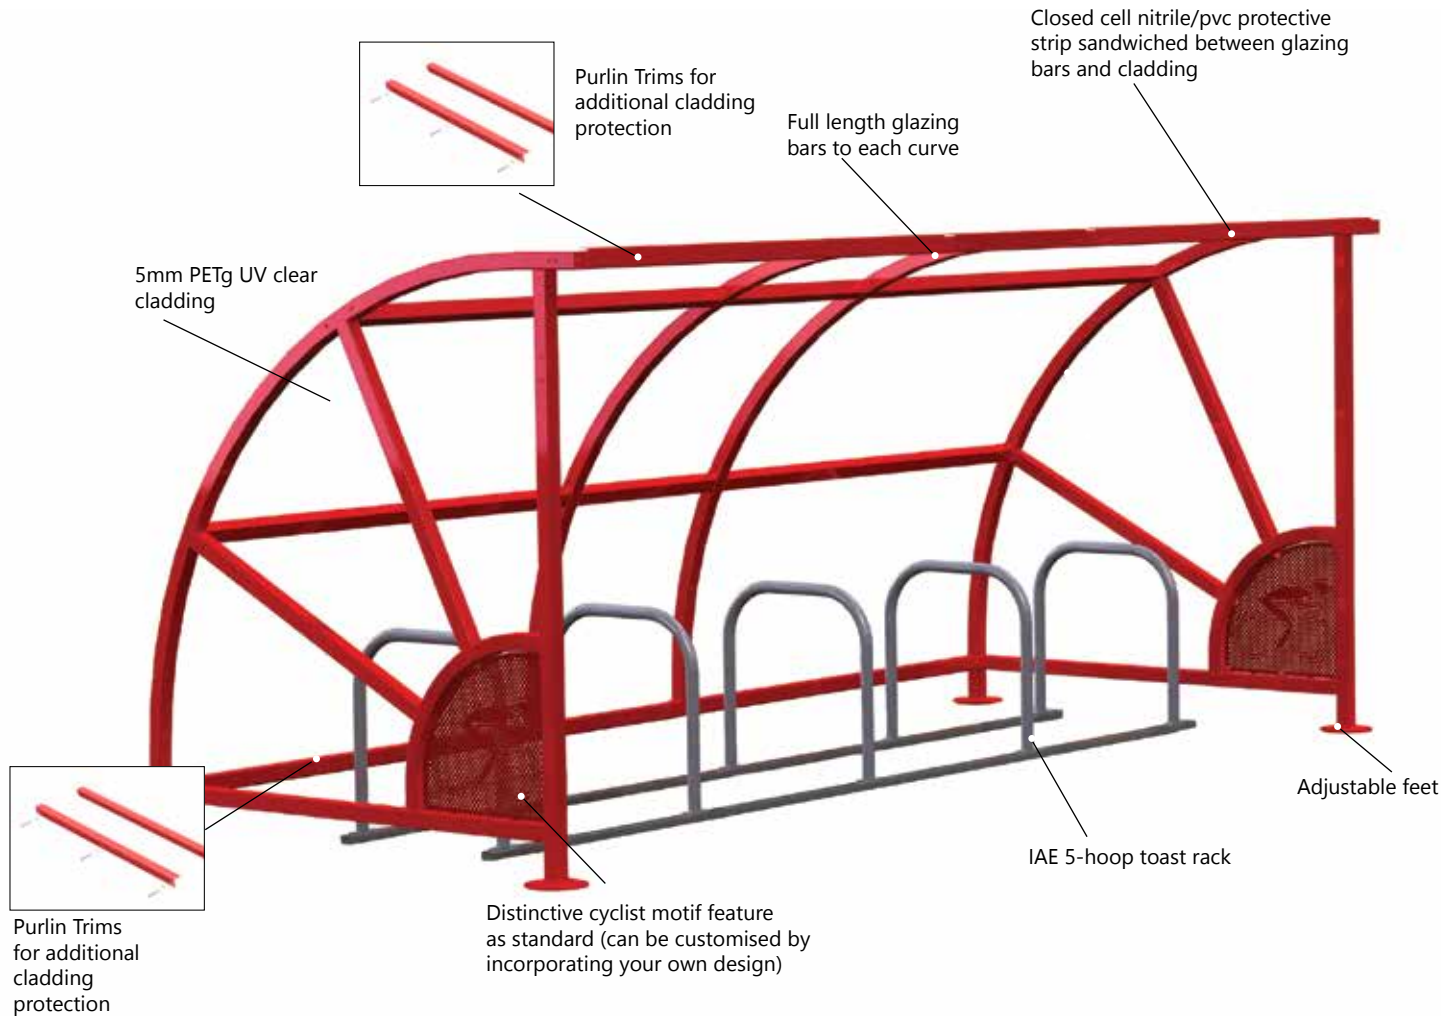

# Circo 5M

## Circo 5M Specification SINGLE UNIT

Capacity	8 Cycles(Using double sided hoops BREEAM)
Dimensions	5060L x 2140W x 2100H

### Features:

- ▶ Modular system
- ▶ Available from stock
- ▶ Adjustable feet
- ▶ 5mm PETg UV
- ▶ End glazing as standard
- ▶ Heavy duty steel frame
- ▶ Hot Dip Galvanised to BS EN ISO 1461