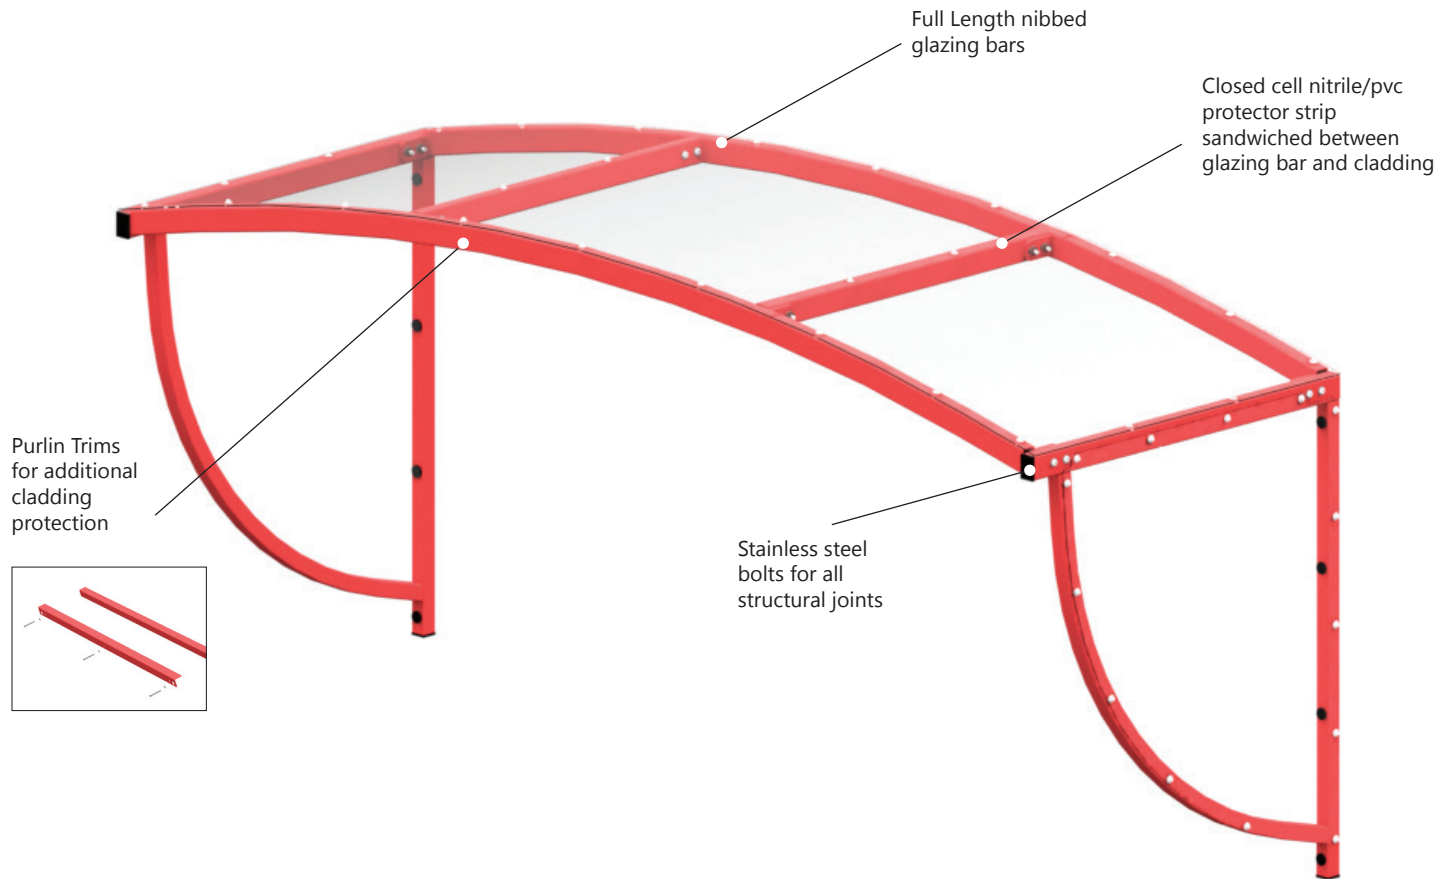

Bursley

Smoking/Waiting Shelter

PRODUCT INFORMATION

Bursley Specification

Capacity	3 - 4 People
Dimensions	2000 or 3000L x 1000W x 1270H

Features:

- ▶ Fire rated PETg UV cladding.
- ▶ Compliant with UK Smoking Legislation

Options:

- ▶ Polyester Powder Coating
- ▶ Range of accompanying ashtrays & benches
- ▶ Available as a 2000mm wide or 3000mm wide canopy

TEL: 01782 339320
 FAX: 01782 339323
shelters@iae.co.uk
www.iae.co.uk