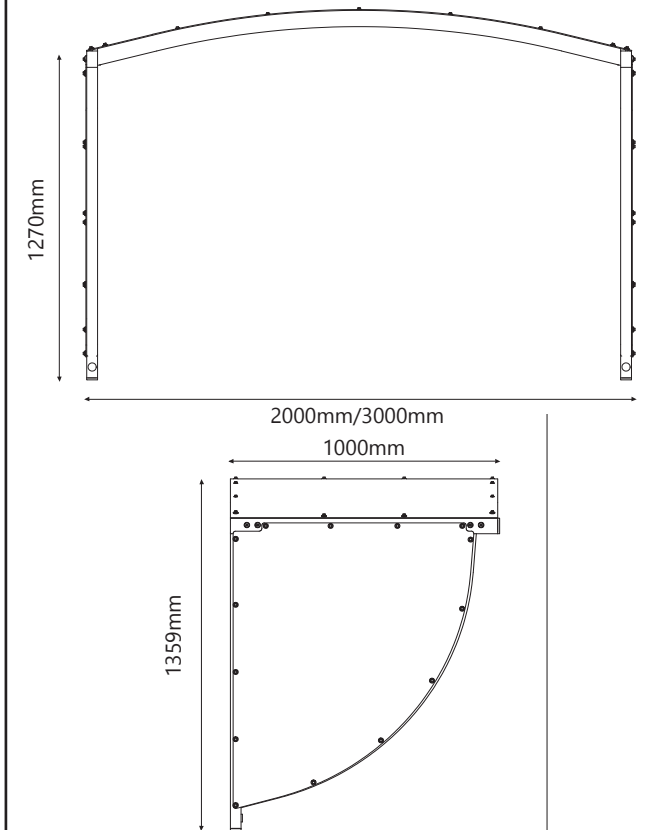

Bursley

Smoking/Waiting Shelter

PRODUCT INFORMATION

Bursley Specification

Capacity	3 - 4 People
Dimensions	2000 or 3000L x 1000W x 1270H

Features:

- ▶ Fire rated PETg UV cladding.
- ▶ Compliant with UK Smoking Legislation

Options:

- ▶ Polyester Powder Coating
- ▶ Range of accompanying ashtrays & benches
- ▶ Available as a 2000mm wide or 3000mm wide canopy

TEL: 01782 339320
 FAX: 01782 339323
shelters@iae.co.uk
www.iae.co.uk