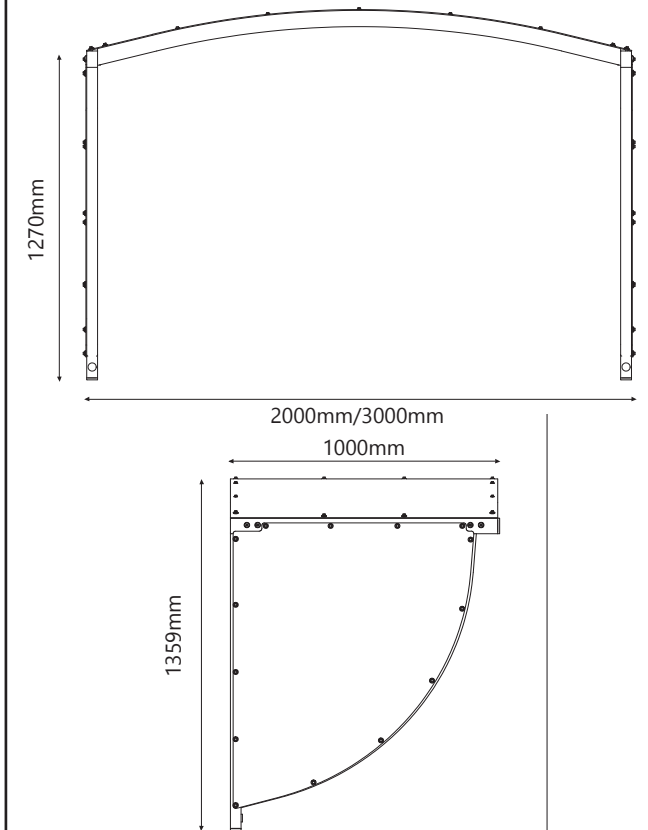

Bursley

Smoking/Waiting Shelter

PRODUCT INFORMATION

Bursley Specification

Capacity	3 - 4 People
Dimensions	2000 or 3000L x 1000W x 1270H

Features:

- ▶ Fire rated PETg UV cladding.
- ▶ Compliant with UK Smoking Legislation

Options:

- ▶ Polyester Powder Coating
- ▶ Range of accompanying ashtrays & benches
- ▶ Available as a 2000mm wide or 3000mm wide canopy

TEL: 01782 339320
FAX: 01782 339323
shelters@iae.co.uk
www.iae.co.uk